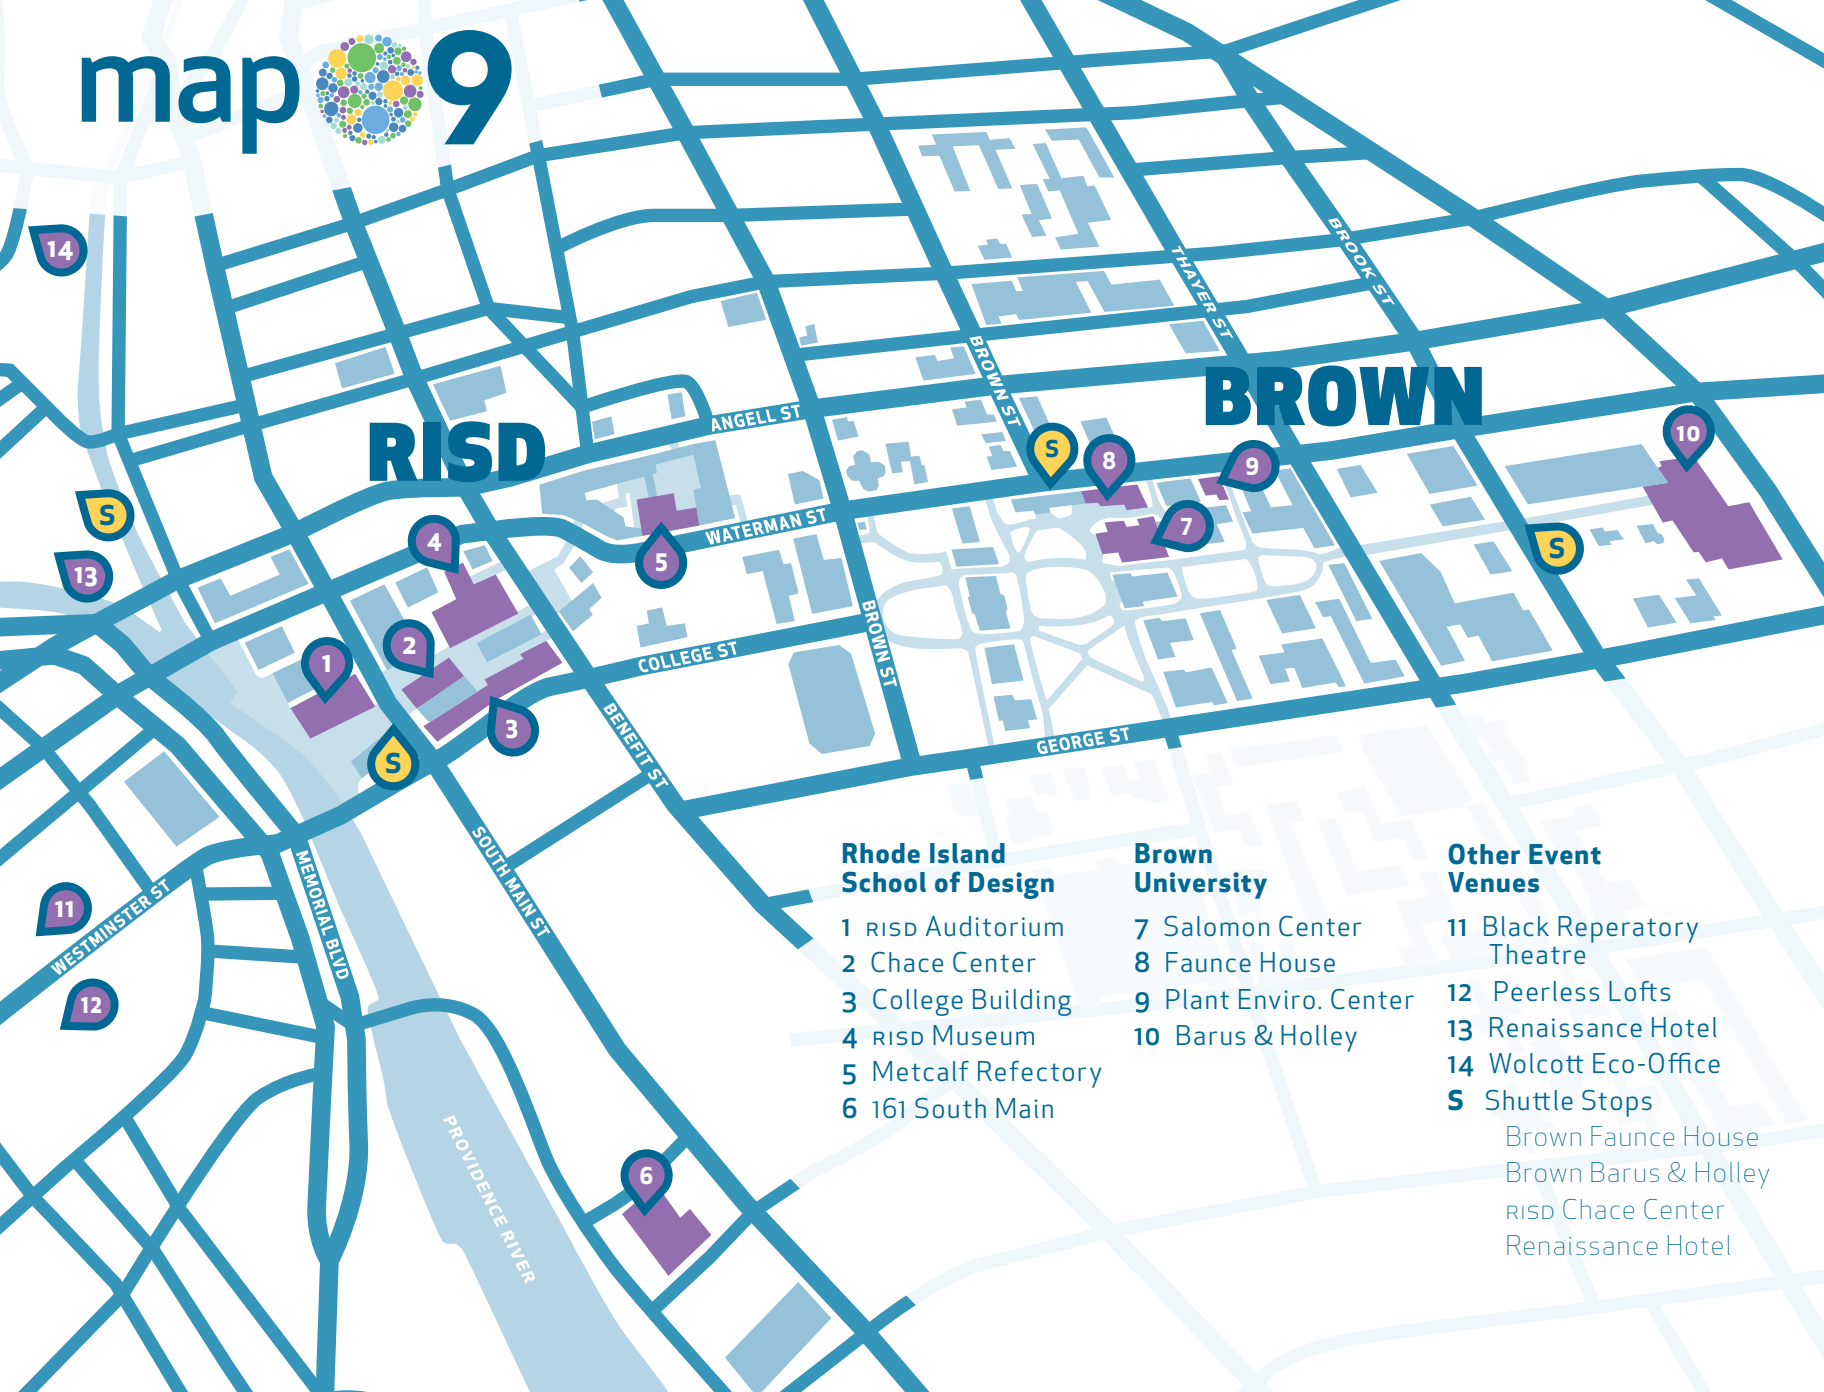

map 9

RISD

BROWN

Rhode Island School of Design

- 1 RISD Auditorium
- 2 Chace Center
- 3 College Building
- 4 RISD Museum
- 5 Metcalf Refectory
- 6 161 South Main

Brown University

- 7 Salomon Center
- 8 Faunce House
- 9 Plant Environ. Center
- 10 Barus & Holley

Other Event Venues

- 11 Black Repertory Theatre
- 12 Peerless Lofts
- 13 Renaissance Hotel
- 14 Wolcott Eco-Office
- S Shuttle Stops
 - Brown Faunce House
 - Brown Barus & Holley
 - RISD Chace Center
 - Renaissance Hotel